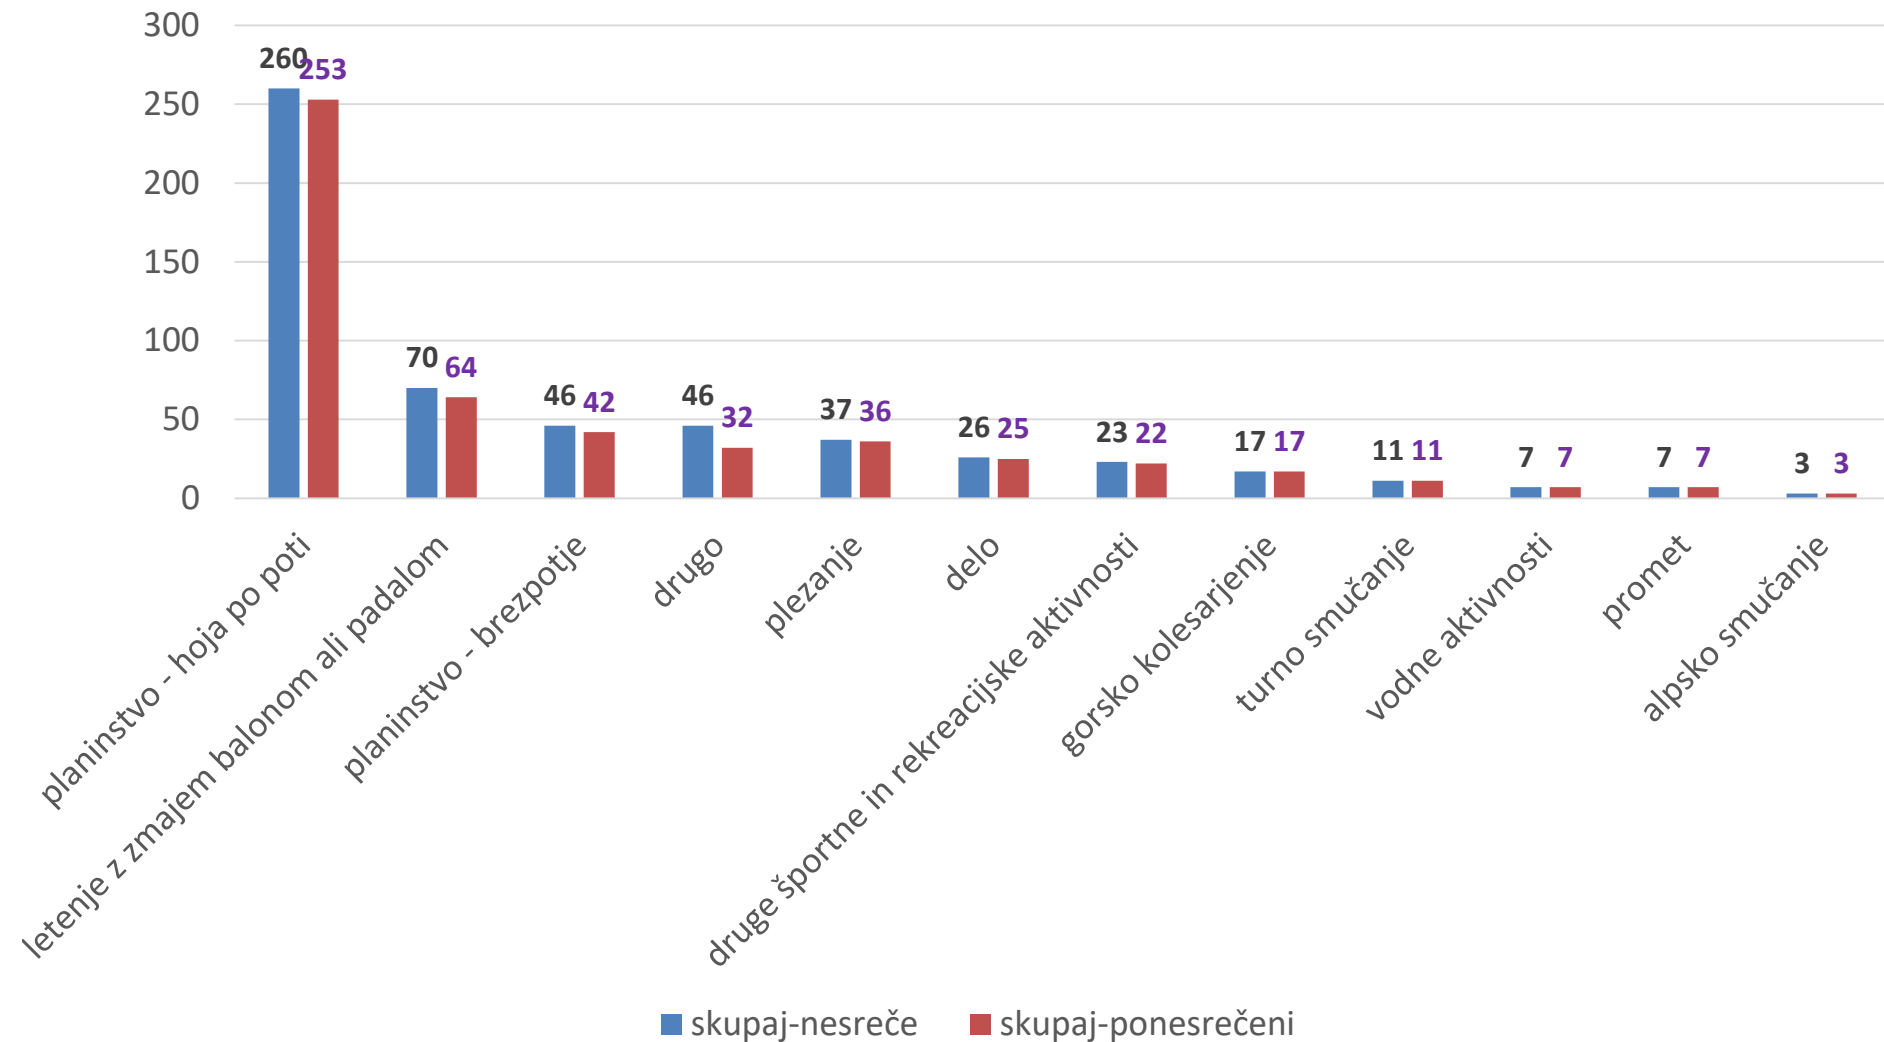

Nesreče v letih od 2011 do 2017 Accidents in years from 2011 to 2017

Nesreče / Accidents

Nesreče po dejavnosti / Accidents by activity

Spol / Sex

Starost ponesrečenih / Age structure of injured

Nesreče po mesecih / Accident by months