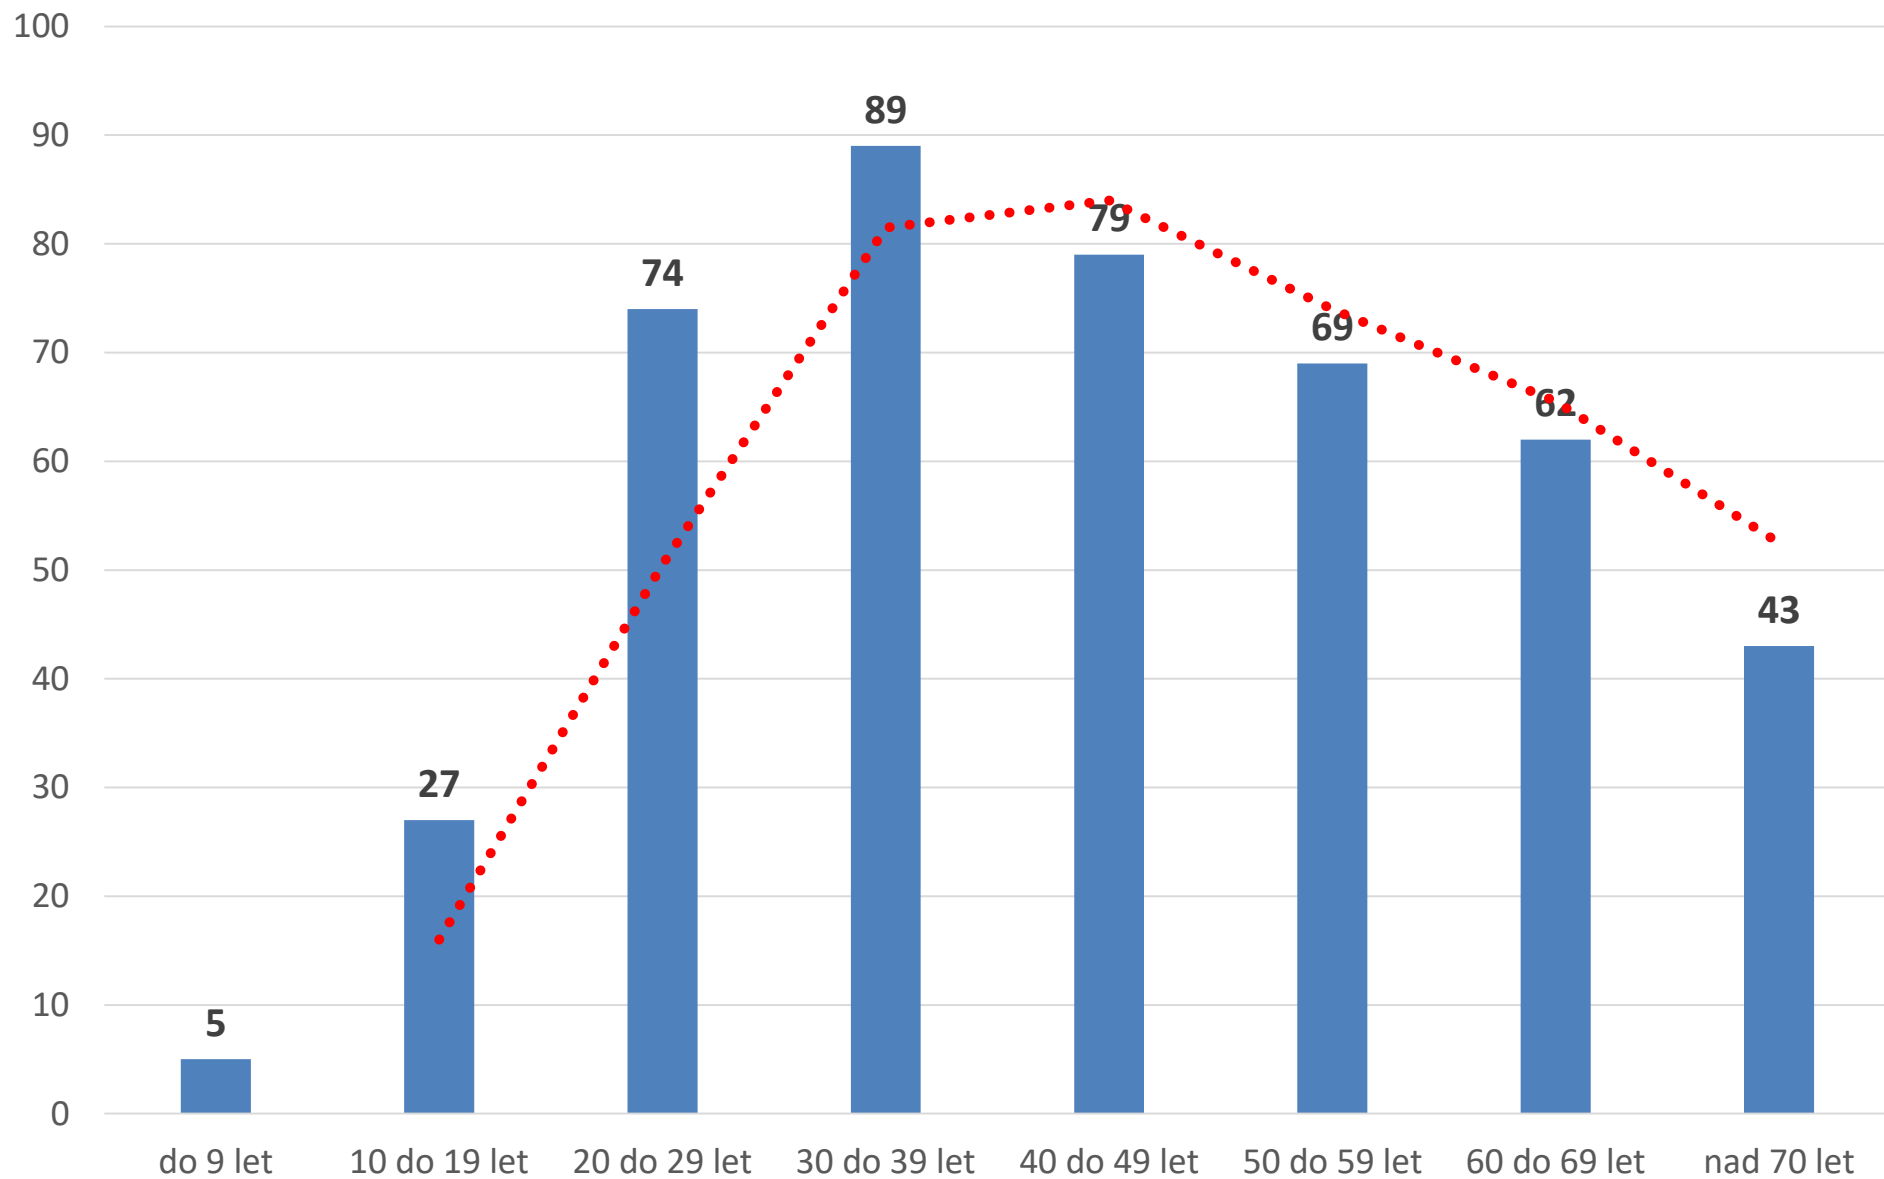

Nesreče v letih od 2011 do 2017 Accidents in years from 2011 to 2017

Nesreče / Accidents

Nesreče po dejavnosti / Accidents by activity

Spol / Sex

Starost ponesrečenih / Age structure of injured

Nesreče po mesecih / Accident by months